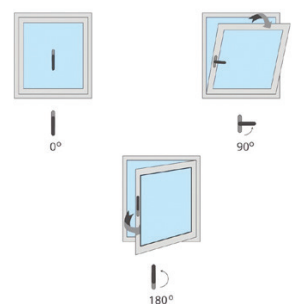

LUXVIEW

TILT + TURN

Tilt+Turn combines multiple engineering elements, in addition to its top venting capability for those who seek versatility in a window. Feel fresh air with Tilt and breathe it with Turn, all while maximizing your views.

- Maximum panels: 2
- Maximum panel width: 51", maximum panel height: 94.5"
- Frame depth: 2.75", frame width: 2.5625"
- Tilt + Turn latch concealed hardware

Concealed Hardware

Opening Functionality

Optional Balustrade